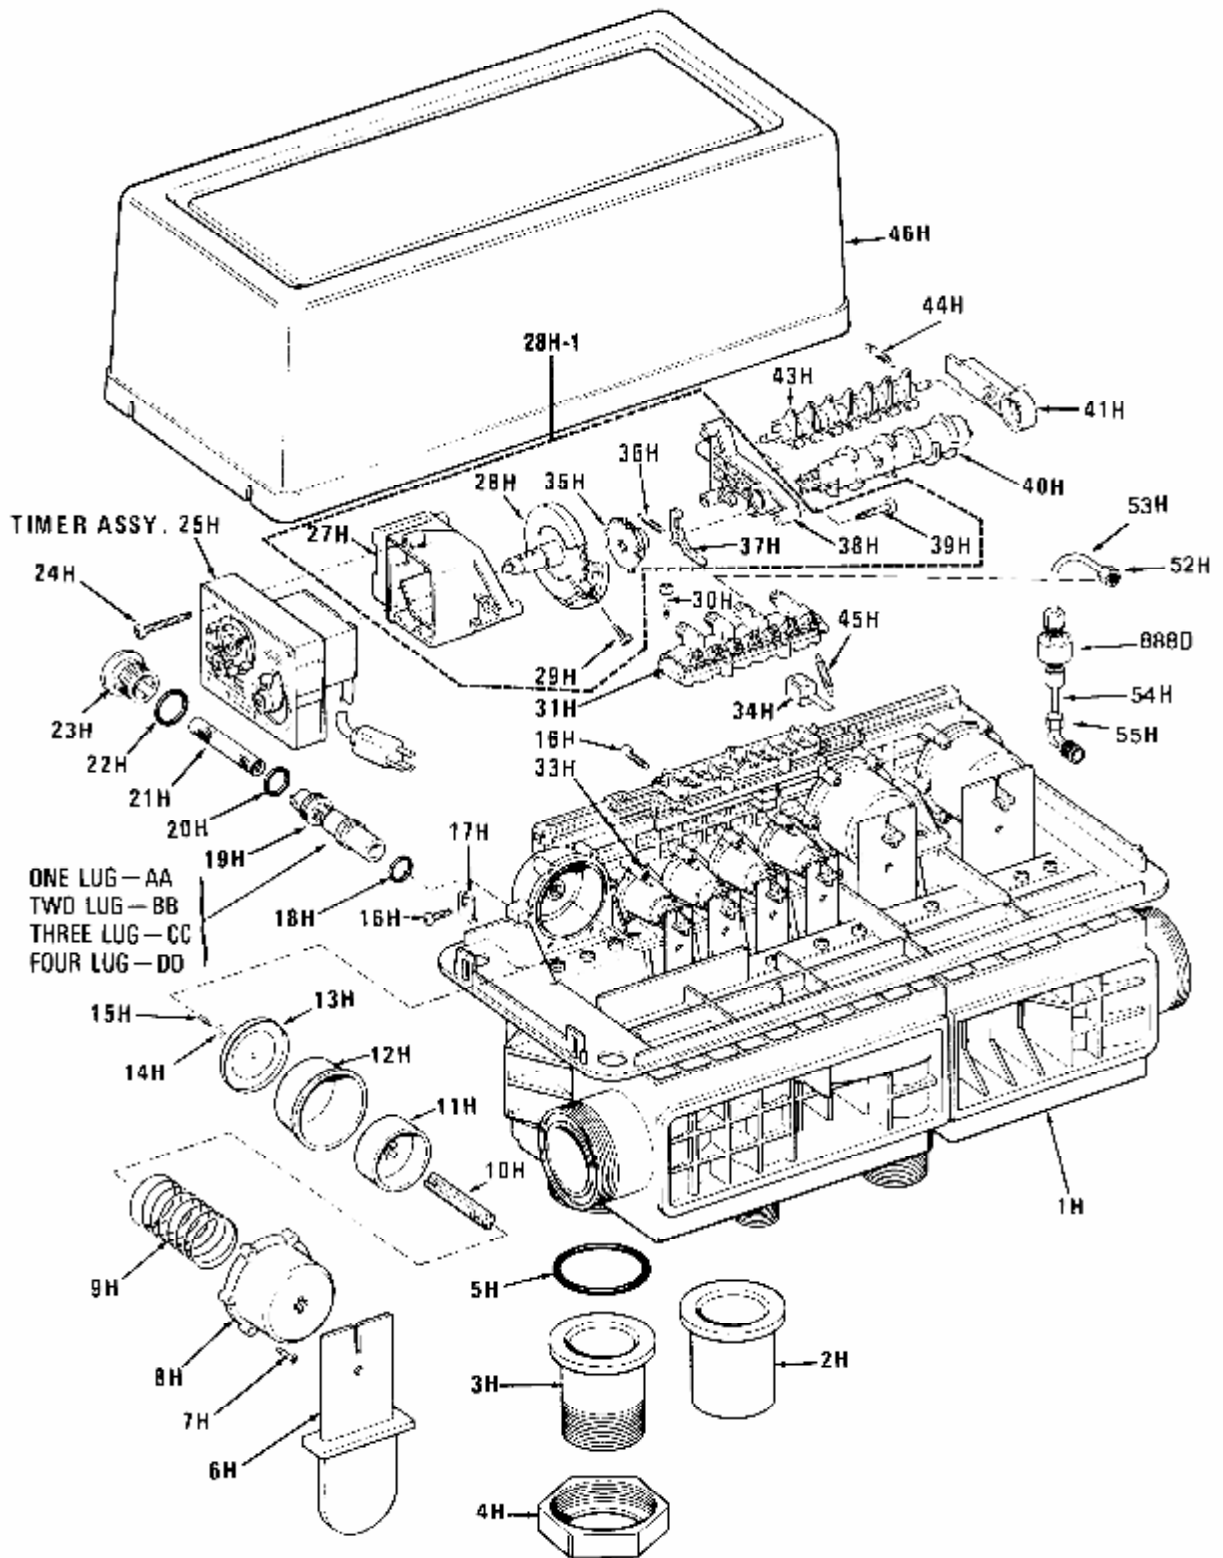

172 - VALVE REPLACEMENT PARTS

172 - VALVE ASSEMBLY PARTS LIST

Item	Code	Description	No. Required
2H-1	OD-1030666	Adapter - 2" PVC	4
3H-2	OD-1030665	Adapter - 2" BSPT Brass	4
4H-1	OD-1030664	Nut - for 2" NPT, 2" BSPT & 2" PVC Adapter	2
5H	OD-1010151	O-ring	4
6H-1	OD-1031466	Valve Disc #1 & #6	2
6H-2	OD-1031463	Valve Disc #2	1
6H-3	OD-1031464	Valve Disc #3, #4 & #7	3
6H-4	OD-1031465	Valve Disc #5	1
8H-1	OD-1031459	Cap - Large	3
8H-2	OD-1031458	Cap - Small	4
9H-1	OD-1030481	Spring - Large	3
9H-2	OD-1030483	Spring - Small	4
10H	OD-172B11	Push/Pull Rod	7
11H-1	OD-1033647	Piston - Large	3
11H-2	OD-1033646	Piston - Small	4
15H	OD-1006050	Screw	7
18H	OD-1010111	O-ring	1
19H	OD-1034100	Injector - A	1
	OD-1034101	Injector - B	1
	OD-1034102	Injector - C	1
	OD-1034103	Injector - D	1
20H	OD-1010112	O-ring	1
22H	OD-1010139	O-ring	1
23H	OD-1034087	Injector Cap	1
25H	OD-1035534	Timer - Specific Voltage: Frequency; 6 or 7-day	
27H	OD-1032642	Timer Mounting Bracket	1
28H	OD-1034089	Timing gear	1
28H-1	OD-1033292	Timing gear assembly	1
31H	OD-1034094	Pilot Valve Body Connection	1
34H	OD-1031462	Valve Disc - Pilot	7
35H	OD-1031469	Gear - Timing	1
36H	OD-1030486	Spring	1
38H	OD-1031473	Support - Camshaft & Timer	1
39H	OD-1005953	Screw	3
40H	OD-1033293	Camshaft Assembly	1
41H	OD-1031471	Camshaft Support	1
43H	OD-1034088	Rocker Arm Shaft Assembly	1
44H	OD-1030485	Spring - Inlet	1
45H	OD-1030488	Spring - Drain	7
52H	OD-1002393	Nut - Tube	1
55H	OD-1002740	Elbow - Tube	2
888D	OD-1040493	Filter - Pilot Valve	1