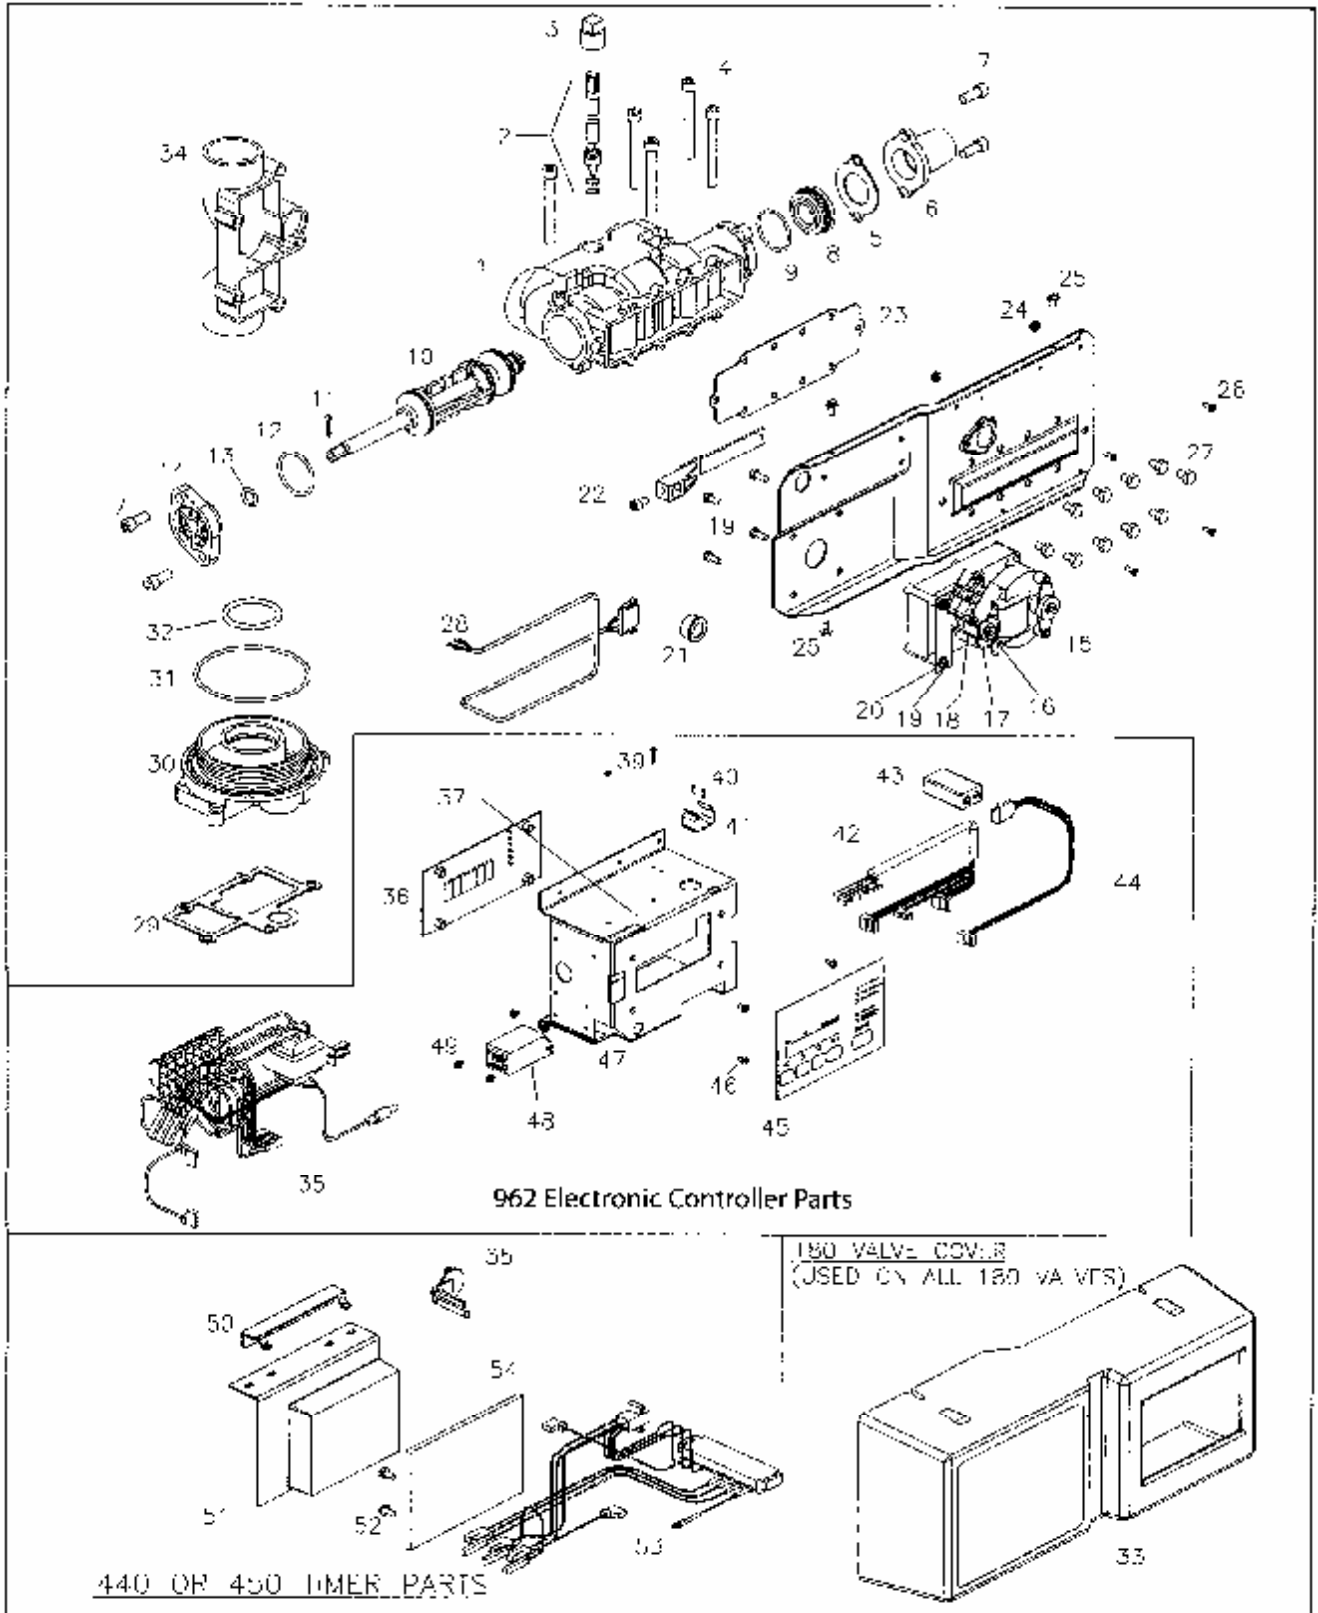

180 - VALVE REPLACEMENT PARTS

180 - VALVE ASSEMBLY PARTS LIST

Item	Part No	Description
2		Injector Assembly:
	OE-1034931	"B" (Orange) - Medium
	OE-1034934	"C" (Gold) - Large
4	OE-1006285	Cap Screw, 5/16-18 x 2 3/4 (5 Required)
6		Backwash Assembly:
	OE-1034701	Open, BSPT
7	OE-1006266	Cap Screw, 5/16-18 x 3/4 (4 Required)
8	OE-1035159	Drain Shut-off
9	OE-1010130	O-ring
10	OE-1035069	Piston Assembly
12	OE-1010144	O-ring
14	OE-1035022	Cap
15	OE-1034962	230VAC Drive Motor Assembly
16	OE-1005580	Screw, Hex Hd., 8-32 x 3/4
17	OE-1033889	Cam Assembly
18	OE-1008332	Switch (3 Required)
20	OE-1035156	Bracket, Switch
22	OE-1035085	Drive Link Assembly
27	OE-1005585	Screw, Hex Hd., 1/4-20 x 3/8 (10 Required)
29	OE-1035042	Gasket (Valve to Adapter)
30	OE-1034851	Adapter Kit, Top Mount
440 or 450 Timer Parts		
53	OE-1035479	Wire Harness Assembly
55	OE-1035431	Timer Lock