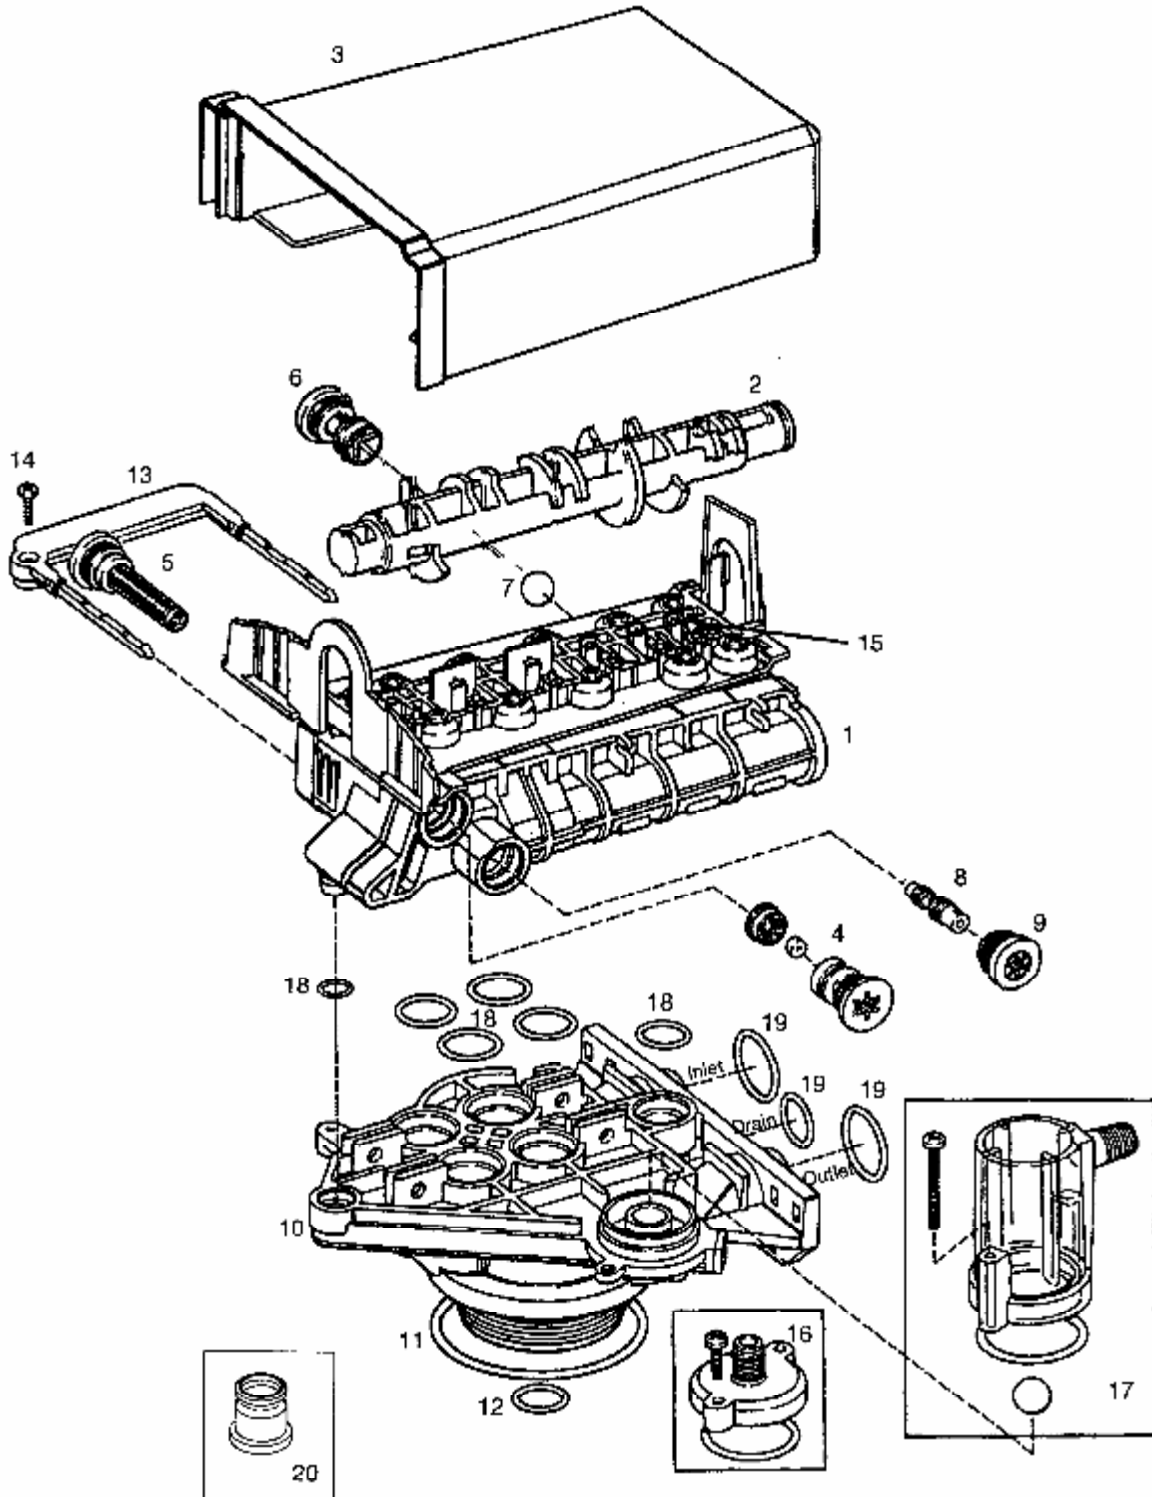

255-960 - VALVE BODY AND TANK ADAPTOR MODULE

255-940 - VALVE ASSEMBLY PARTS LIST

Code	Part No.	Description	Qty
1	OAA-1000238	Valve Assy. w/o Flow Controls	1
2	OAA-1000824	Camshaft, Std, One-Piece	1
3	OAA-1000827	Valve Cover, Black	1
4		Brine Refill Flow Control Assy. :	1
	OAA-1000221	.14 GPM	
5	OAA-1000226	Screen/Cap Assy. With O-ring	1
6		Drain Control Assy. With O-rings:	1
	OA-1000209	No. 7 for 7 in Diameter Tank	
	OA-1000211	No. 9 for 9 in Diameter Tank	
	OA-1000212	No. 10 for 10 in Diameter Tank	
	OA-1000213	No. 12 for 12 in Diameter Tank	
7	OA-1030502	Ball, Flow Control	1
8		Injector Assy. With O-rings	1
	OA-1032970	"A" Injector - White	
	OA-1032971	"B" Injector - Blue	
	OA-1032972	"C" Injector - Red	
9		Injector Cap With O-rings	1
	OA-1032973	"A" Cap	
	OA-1032974	"B" Cap	
	OA-1032975	"C" Cap	
10	OAA-1033784	Tank Adaptor Assy.	1
11	OA-1010429	O-ring, 3-1/8x3-1/2x3/16 BN	1
13	OA-1031401	Locking Bar: English Language	1
14	OA-1006093	Screw, No. 8x9/16 in	1
15	OA-1001580	Spring, Valve Discs	9
		Kits:	
16	OAA-1033066	New to Old Air Check Adaptor	
17	OAA-1032417	Air Check Ass.	1
18	OA-1001404	O-ring Group: Tank Adaptor	
19	OA-1040459	O-ring Group: Piping Boss	
*	OAA-1000250	Valve Discs Replacement (*Not Shown)	

* Not Shown

METER ADAPTER VALVE AND PIPING BOSS PARTS LIST

Code	Part No.	Description	Qty
		Bypass Valve	1
1	255-BPV	Bypass Body Assy	
2	OA-1040524	Installation Kit:	

Code	Part No.	Description	Qty
		Piping Boss	
1	OA-1234255	Kit Piping Boss (Includes Hardware):	1
2	OA-1040524	Piping Boss Installation Kit	1

Code	Part No.	Description	Qty
		Meter Adapter	
1	OA-1032350	Kit, Meter Adapter	1
2	OA-1040524	Installation Kit-Meter Adapter	1

Piping Boss

Meter Adapter