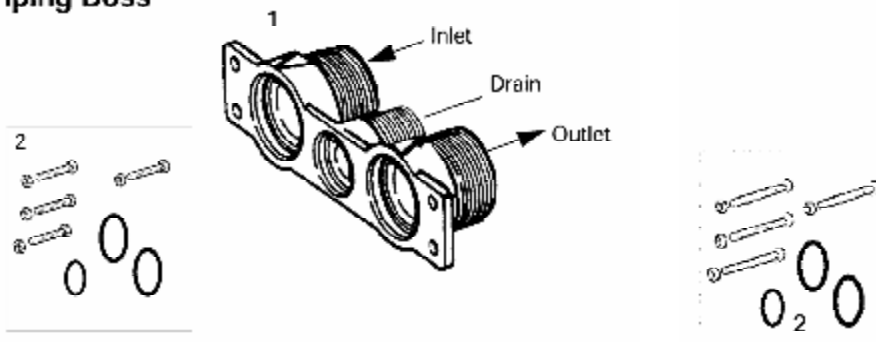

Piping Boss