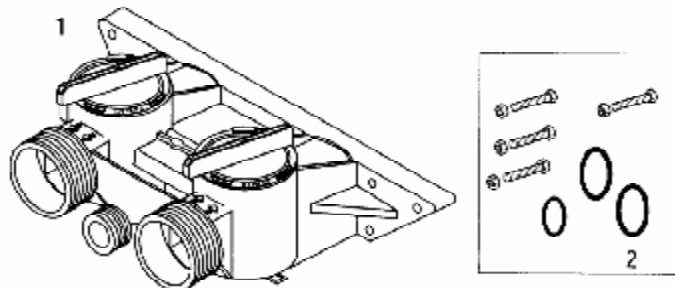

METER ADAPTER VALVE AND PIPING BOSS PARTS LIST

Code	Part No.	Description	Qty
		Bypass Valve	1
1	255-BPV	Bypass Body Assy	
2	OA-1040524	Installation Kit:	

Code	Part No.	Description	Qty
		Piping Boss	
1	OA-1234255	Kit Piping Boss (Includes Hardware):	1
2	OA-1040524	Piping Boss Installation Kit	1

Code	Part No.	Description	Qty
		Meter Adapter	
1	OA-1032350	Kit, Meter Adapter	1
2	OA-1040524	Installation Kit-Meter Adapter	1