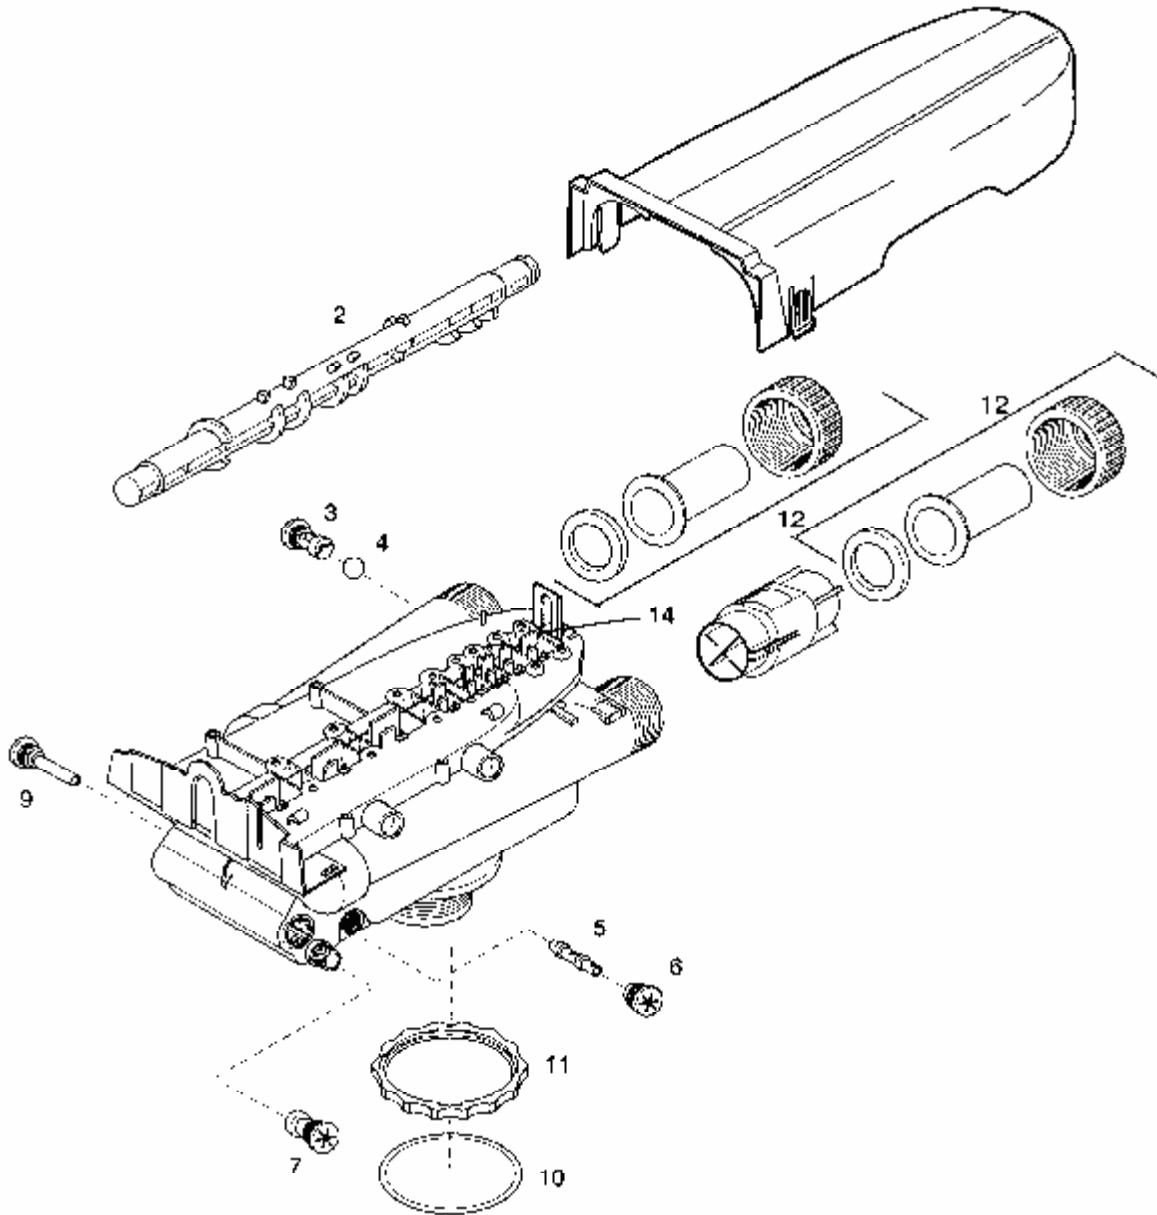

268-960 - VALVE BODY AND TANK ADAPTOR MODULE

268-960 - VALVE BODY AND TANK ADAPTOR PART LIST

Code	Part No.	Description	Qty
2	OCC-1035615	960 Standard Camshaft:	1
3		Drain Control Assembly:	1
	OA-1000209	No. 7 for 7 in Diameter Tank	
	OA-1000211	No. 9 for 9 in Diameter Tank	
	OA-1000212	No. 10 for 10 in Diameter Tank	
	OA-1000213	No. 12 for 12 in Diameter Tank	
4	OA-1030502	Ball, Flow Control	1
5		Injector Assembly:	1
	OA-1032970	"A" Injector - White	
	OA-1032971	"B" Injector - Blue	
	OA-1032972	"C" Injector - Red	
6		Injector Cap Assembly:	1
	OA-1032973	"A" Cap	
	OA-1032974	"B" Cap	
	OA-1032972	"C" Cap	
7		Brine Refill Control	1
	OAA-1000222	.33 gpm	
9	OAA-1000226	Screen/Cap Assembly.	1
10	OA-1010429	O-ring	1
11	OBB-1035622	Tank Ring	1
12		Plumbing Adapter Kits:	
	OB-1001605	1-inch BSPT Plastic Pipe Adapter Kit	
14	OA-1001580	Spring, Flapper Valve	1
		Valve Disc Kit:	
*	OBB-1041175	Severe Service	

* Not Shown