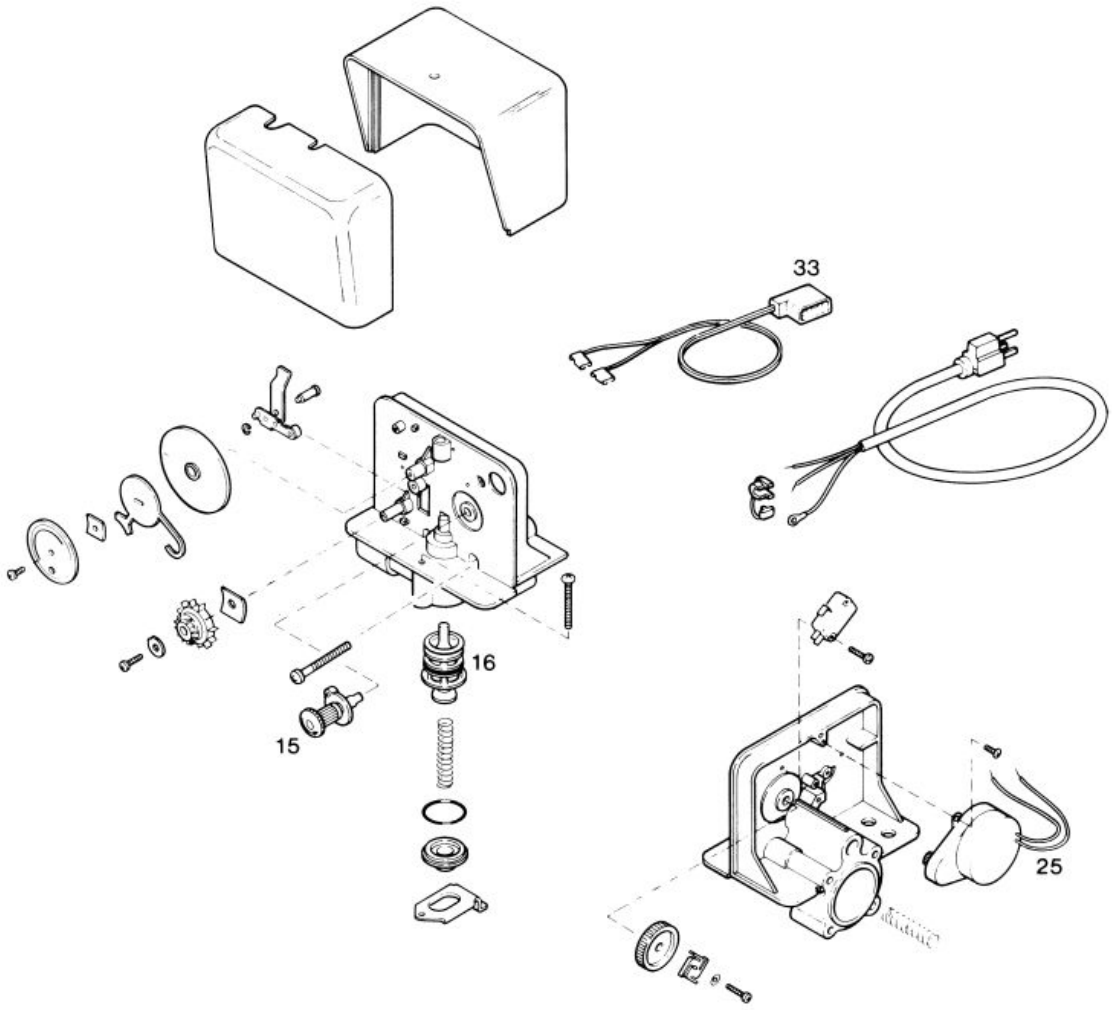

ERIE AUTOMATIC- VALVE ELECTROMECHANICAL POWER HEAD PARTS LIST

Item	Part Number	Description	Qty
15	E-71885	Cycle Cam & Knob Assembly	1
16	E-71902	Drain Plunger Assembly	1
25	E-71665 *	Timer Motor	1
33	E-71901	Solenoid Cord	1

* Indicate Voltage

ERIE AUTOMATIC - VALVE VALVE BODY PARTS LIST

Item	Part Number	Description	Qty
3	E-71703 *	Solenoid Coil (Specify Voltage)	1
8	E-75033	Diaphragm, Solenoid	1
9	E-71927	Backcap, 5 Cycle Fast Rinse	1
10	E-71925	Seal, Backcap	1
11	E-71942	Return Spring, Check Disc	1
13	E-71986	Gasket, Injector	1
14	E-71715	Injector # 2	1
	E-71716	Injector # 3	
	E-71718	Injector # 4	
	E-71720	Injector # 5	
17	E-18865	Filter Screen, Injector	1
18	E-71947	Spring Clip	1
20	E-71954	Brine Fitting	1
23	E-71887	Gasket, Cross Over Port	1
24	E-72611	Body Stem Assembly	1
26	E-72365	Seat Insert	1
28	E-71948	Main Diaphragm	1
29	E-71550	C-clip, Main Diaphragm	1
32A	E-71541	O-ring, Structural Tank	1
32B	E-71546	O-ring, Park Tank	1
33	E-71010	Adapter Ring	1
35B	E-75035	13/16" Riser Adapter	1